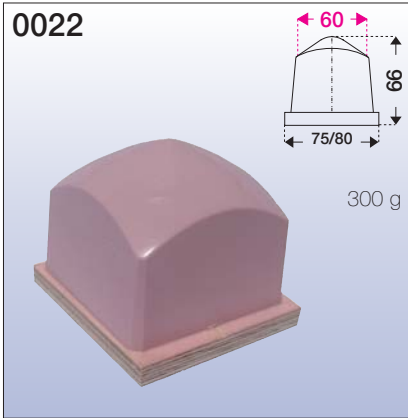

IV. Pad List with Photos

3. SQUARE

1242

17 g
Aluminium shaft M5

0842

15 g
Aluminium shaft M5

0045

19 g

0101

283 g

Group 3

IV. Pad List with Photos

Group 4

4.1 RECTANGULAR - Saddle